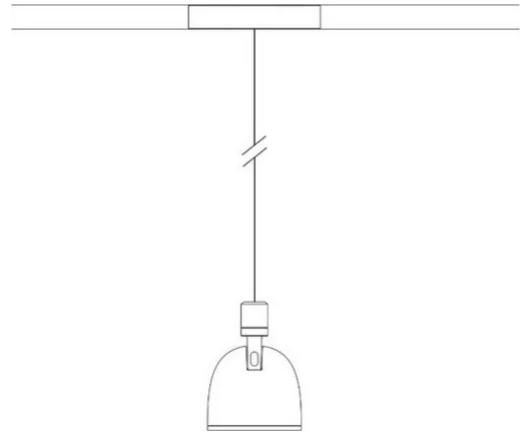

Sistema U

Narrow beam - non dimmable

Studio Natural

colors

Typology Spotlight Pendant

Utilisation Indoor

48V 13 W 1950 lm

direct light

Suspension lamp with direct light, adjustable. Painted aluminum structure. LED light source with optics in different light beams. With suspension cable and 48V electrified track adapter.

Award

Family	Sistema U
Typology	Spotlight Pendant
Utilisation	Indoor

Dimensions

Height	10 cm
Diameter	7 cm
Weight	0.5 Kg

Materials

Structure	aluminium	Diffuser	polycarbonate
-----------	-----------	----------	---------------

Voltage	48V	Watt	13 W
Power unit	Excluded	Lumen	1950 lm
Mounting Power Supply	External	CRI	>80
Power supply	Electronic power supply	Duration	50000 h
Dimming	No dimmable	CCT	3000 K
		Energy class	D