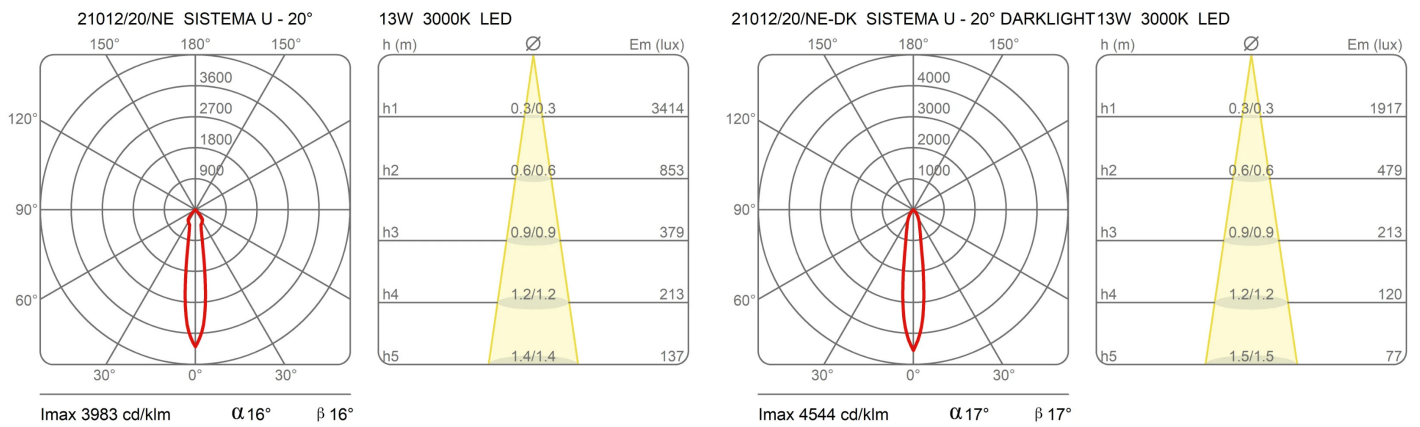

Dimensions

Height	10 cm
Diameter	7 cm
Weight	0.5 Kg

Materials

Structure	aluminium	Diffuser	polycarbonate
-----------	-----------	----------	---------------

Voltage	48V	Watt	13 W
Power unit	Excluded	Lumen	1950 lm
Mounting Power Supply	External	CRI	>80
Power supply	Electronic power supply	Duration	50000 h
Dimming	No dimmable	CCT	3000 K
		Energy class	D

Certifications

Photometric curves

Colour variant code

21012/20/NE

21012/20/BI

White

Black

Accessories