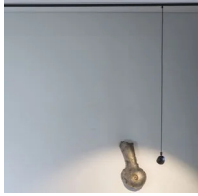

Suspension lamp with direct light, adjustable. Painted aluminum structure. LED light source with optics in different light beams. With suspension cable and 48V electrified track adapter.

Award

Family	Sistema U
Typology	Spotlight Pendant
Utilisation	Indoor

Certifications

Photometric curves

Colour variant code

21012/20/NE

21012/20/BI

White

Black

Accessories

519
Electrified track

520
Electrified track

521
Electrified track

526
Hanging cable

500X
Bluetooth device

544
Joint

524
Joint

525
Joint